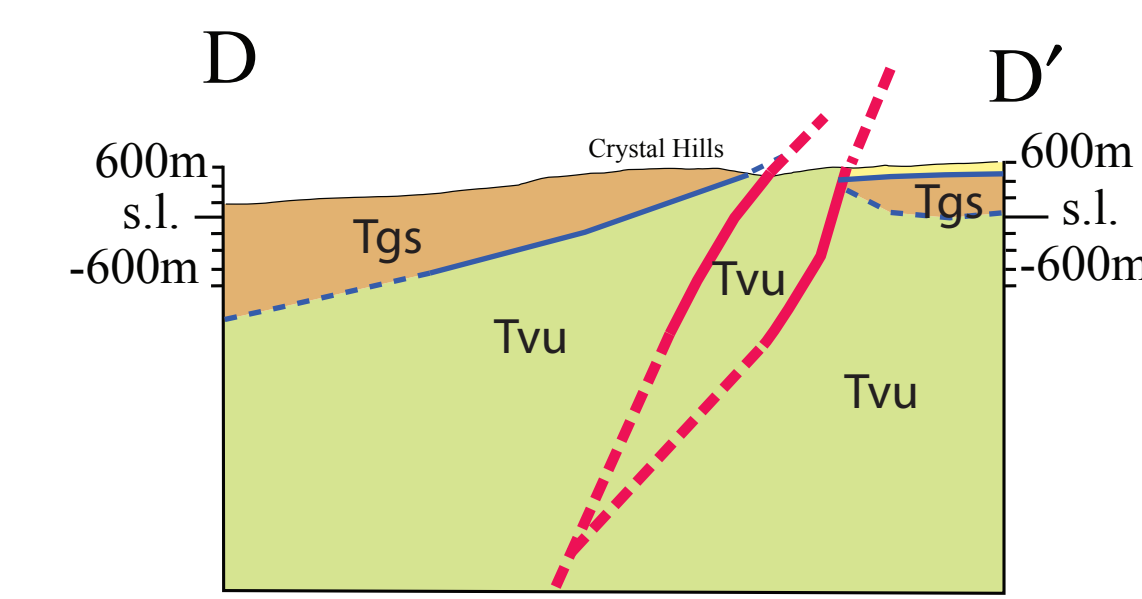

Plate 2: Cross Sections

DIGITAL MAP AND CHART SERIES DMCH011
DOI: 10.1130/2012.DMCH011