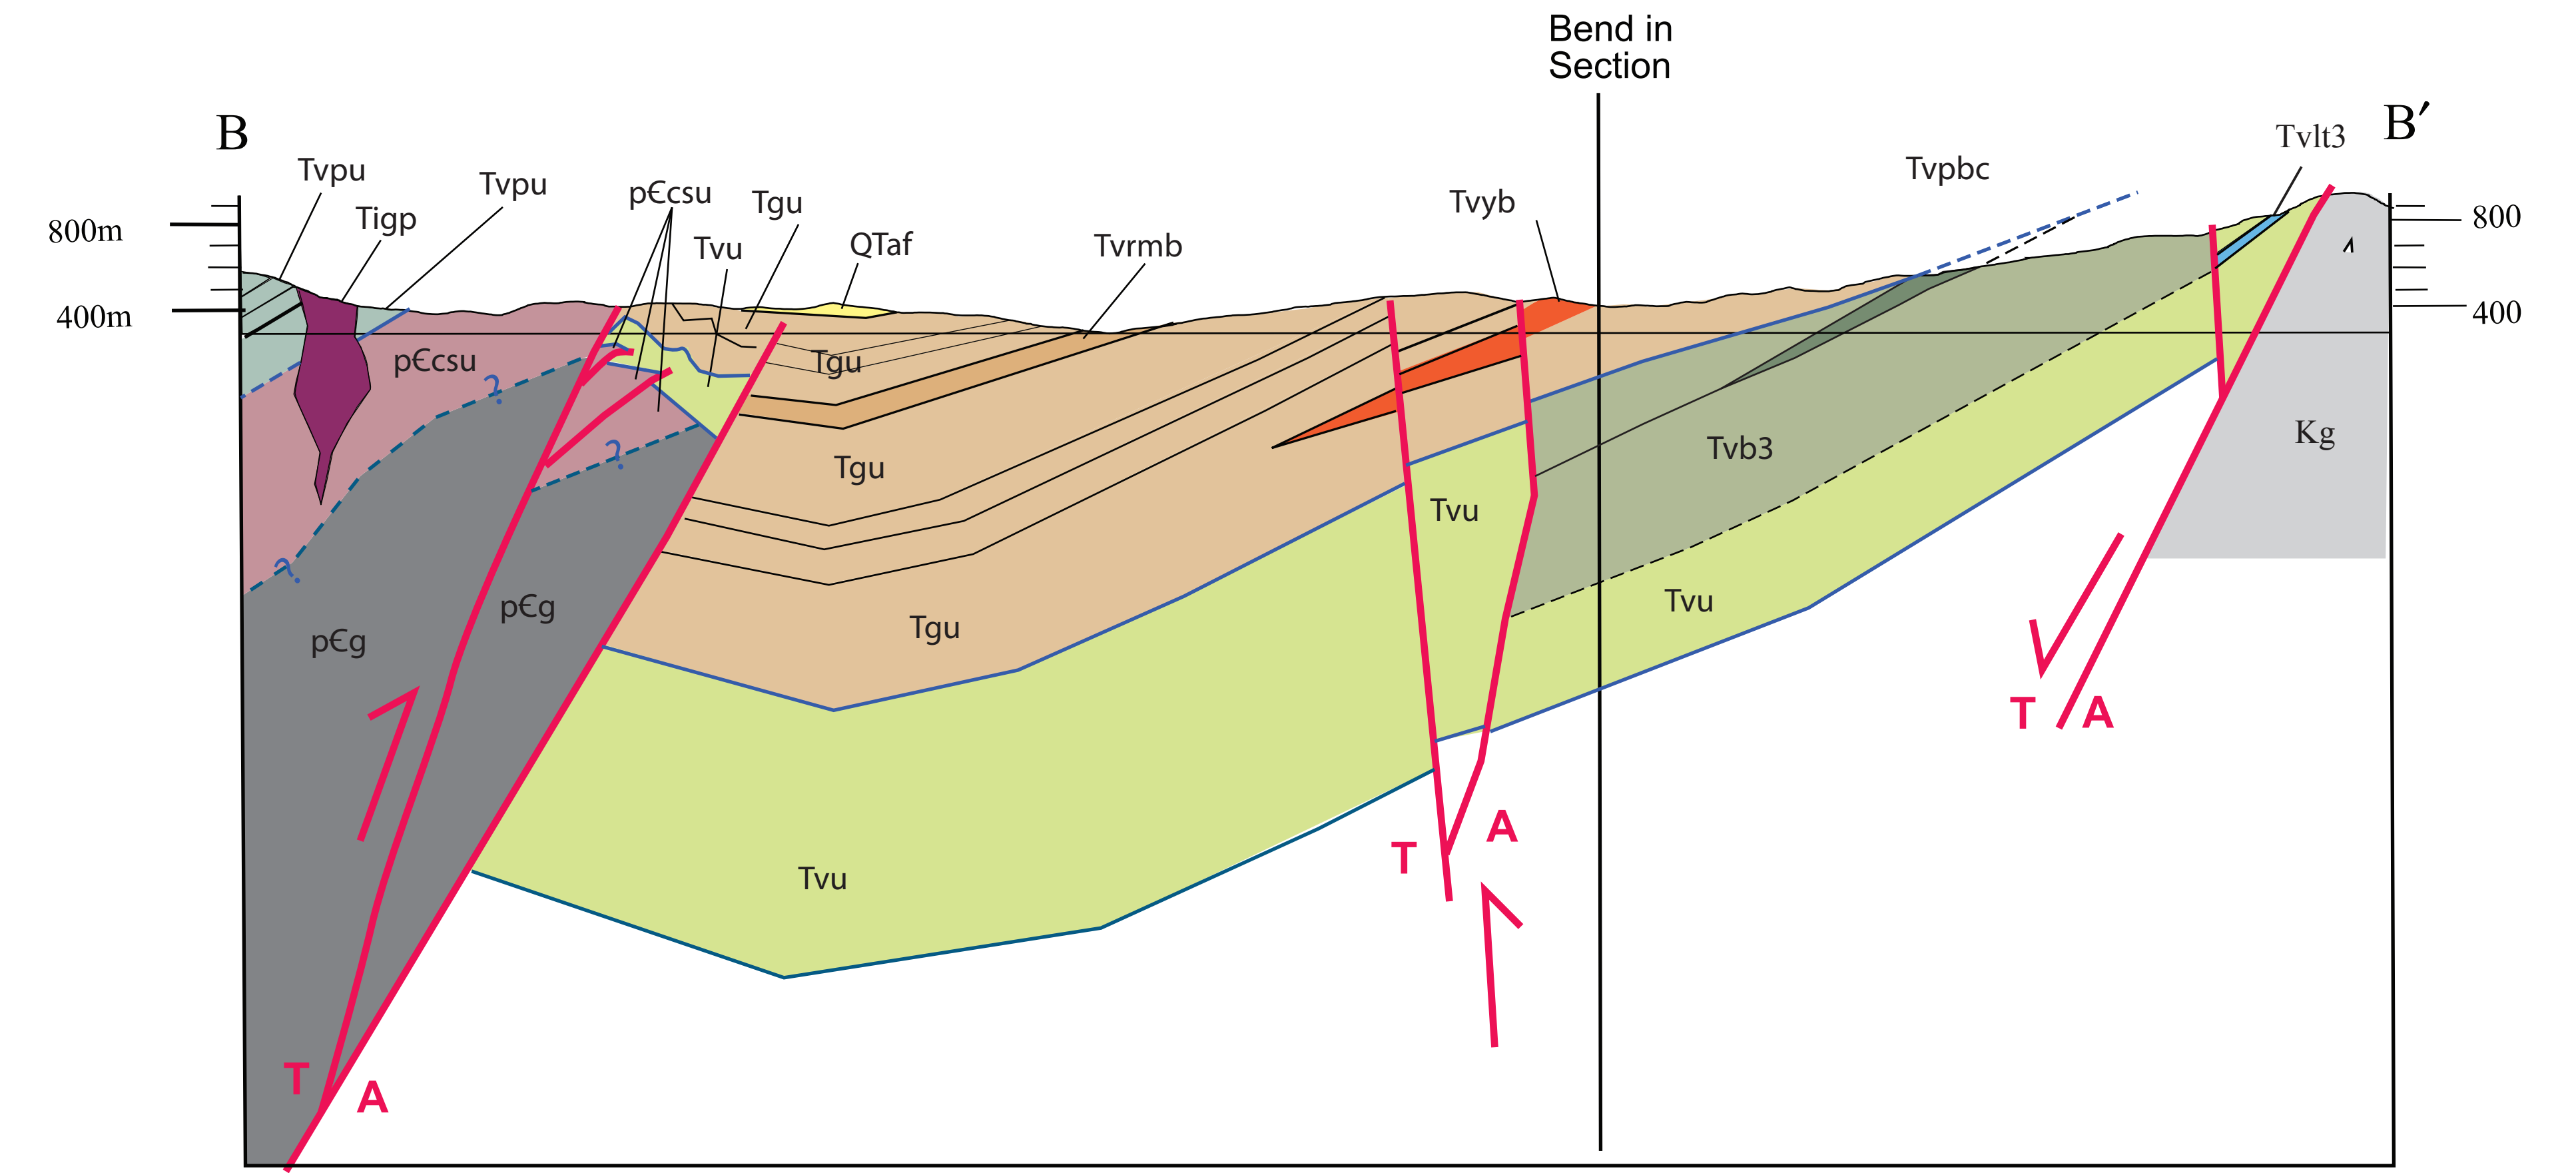

Plate 2: Cross Sections

DIGITAL MAP AND CHART SERIES DMCH011
DOI: 10.1130/2012.DMCH011