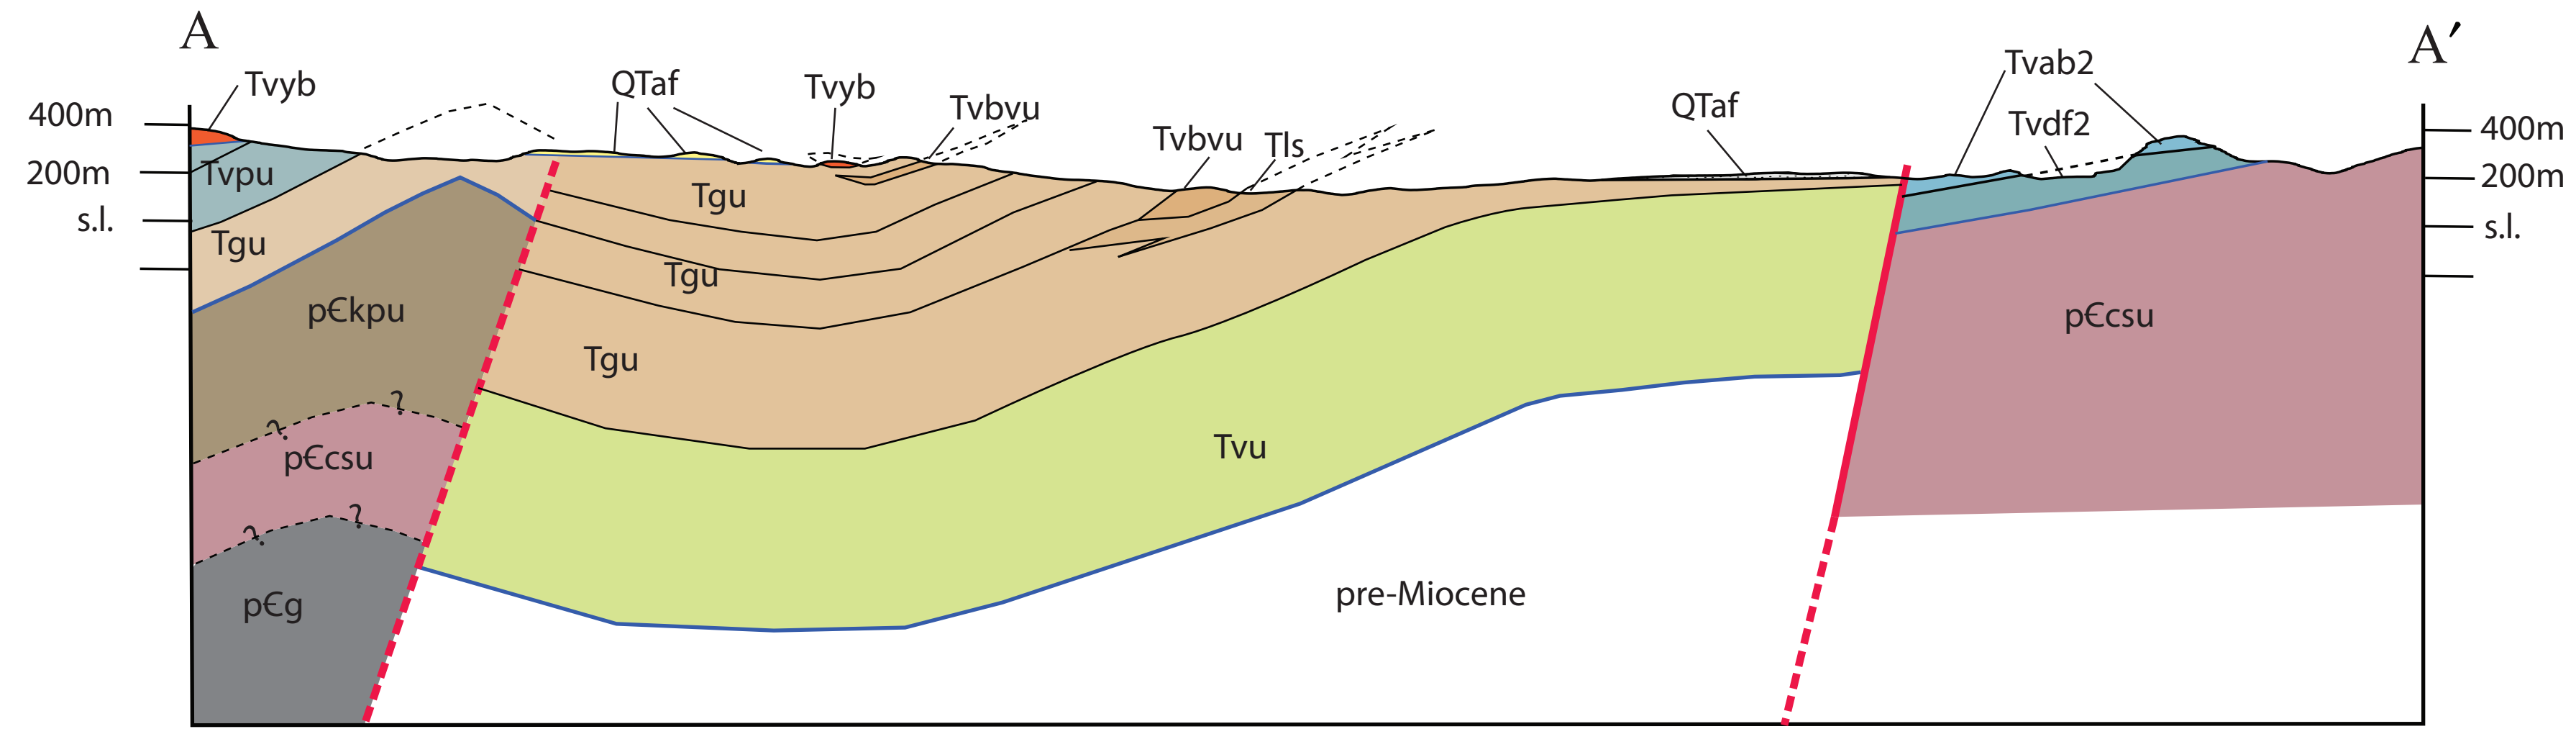

Plate 2: Cross Sections

DIGITAL MAP AND CHART SERIES DMCH011
DOI: 10.1130/2012.DMCH011