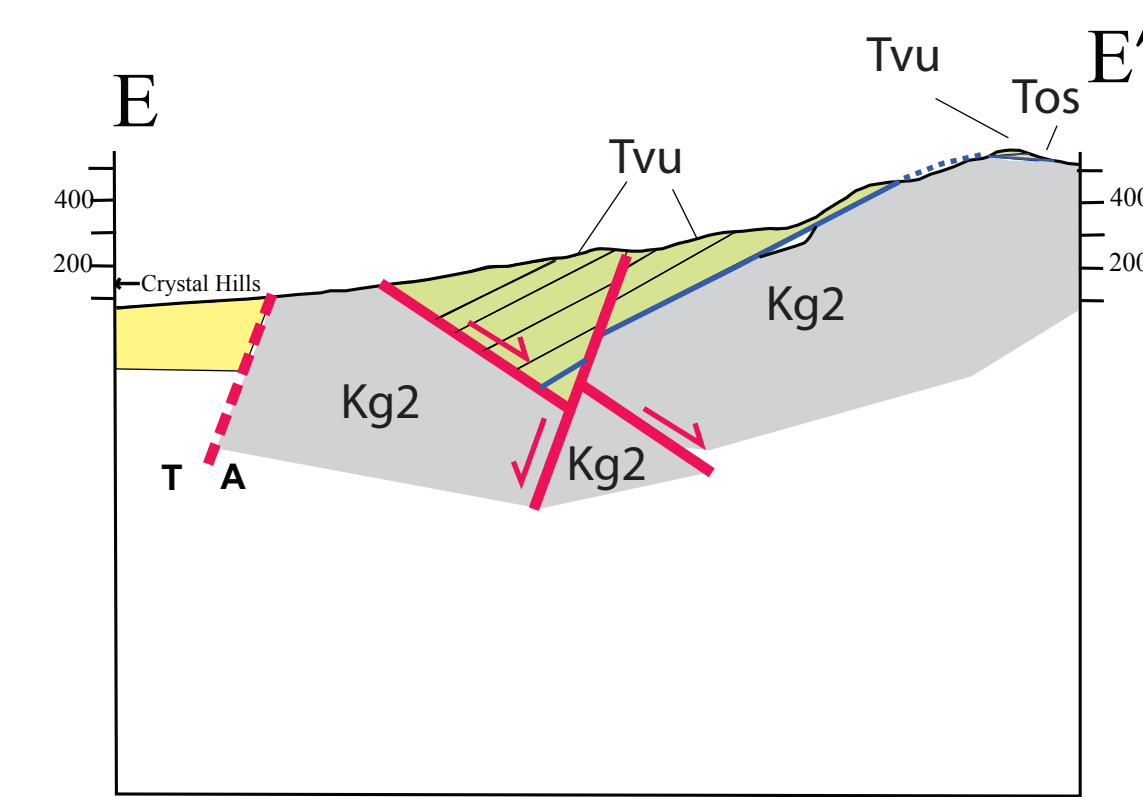

Plate 2: Cross Sections

DIGITAL MAP AND CHART SERIES DMCH011
DOI: 10.1130/2012.DMCH011