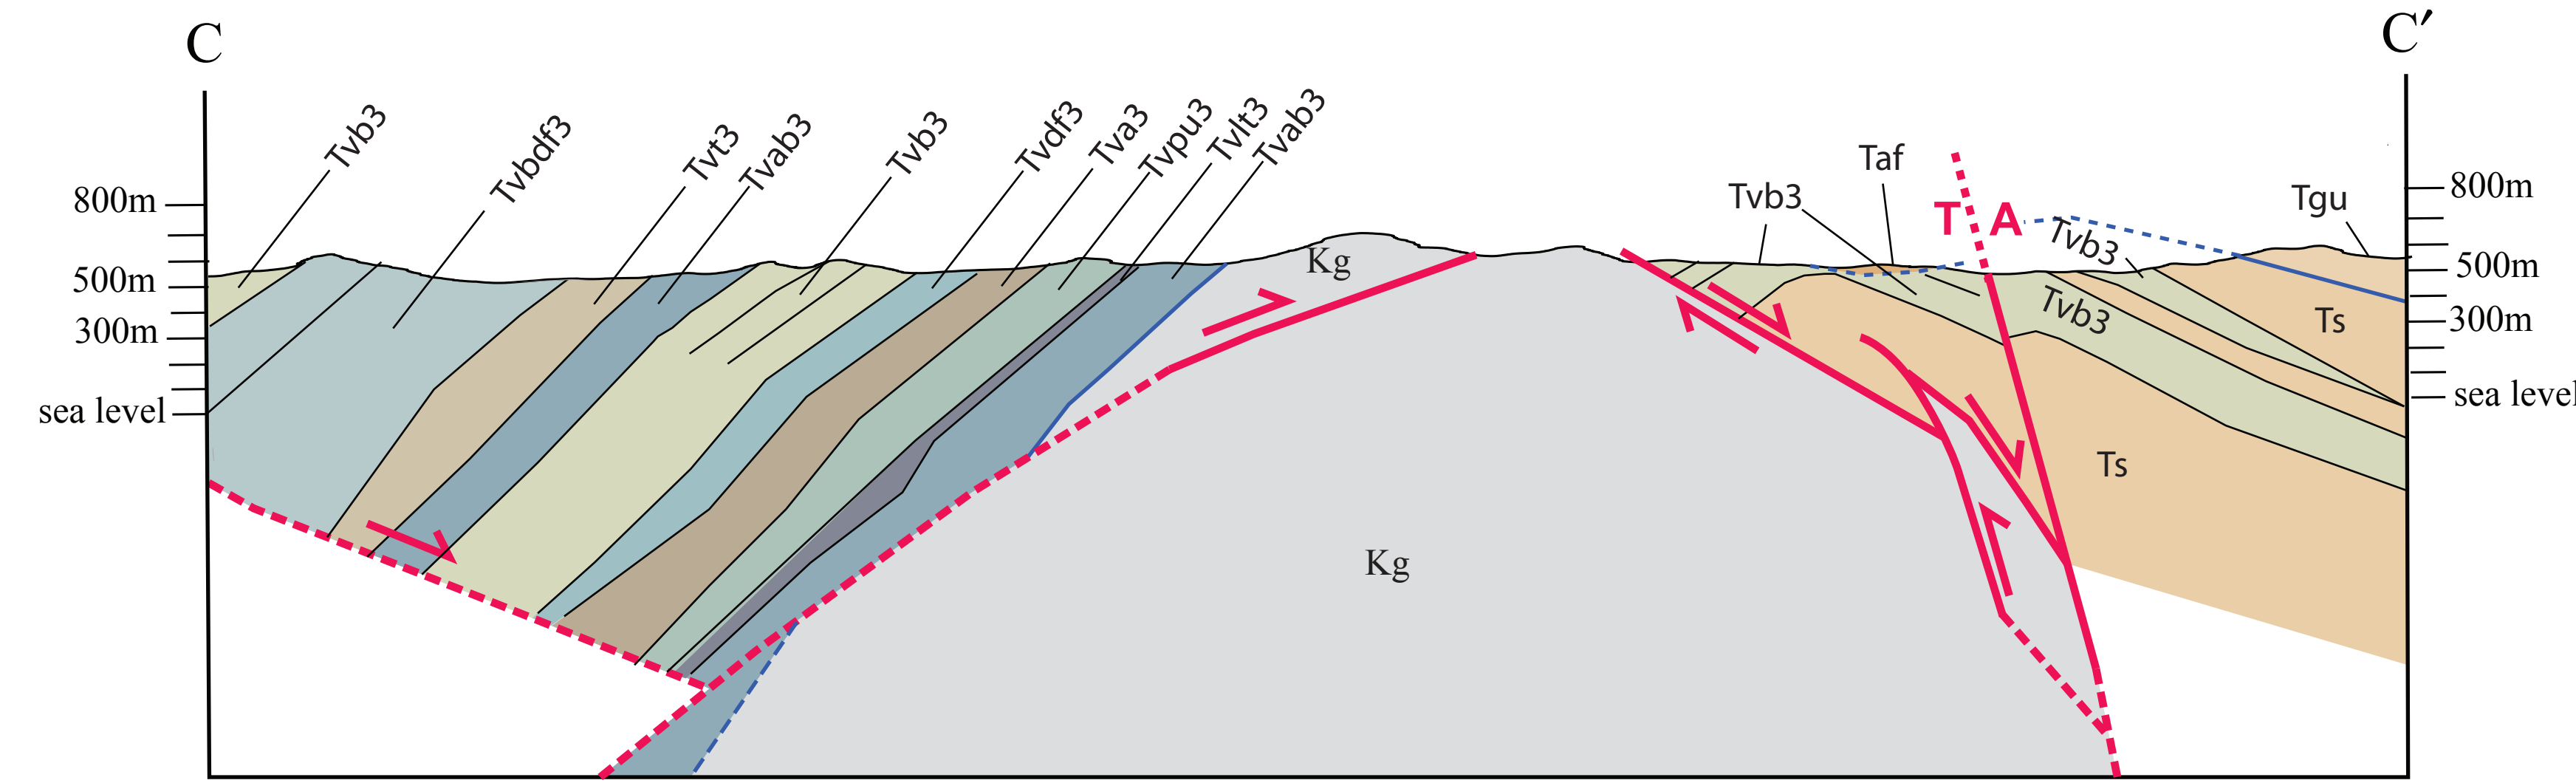

Plate 2: Cross Sections

DIGITAL MAP AND CHART SERIES DMCH011
DOI: 10.1130/2012.DMCH011