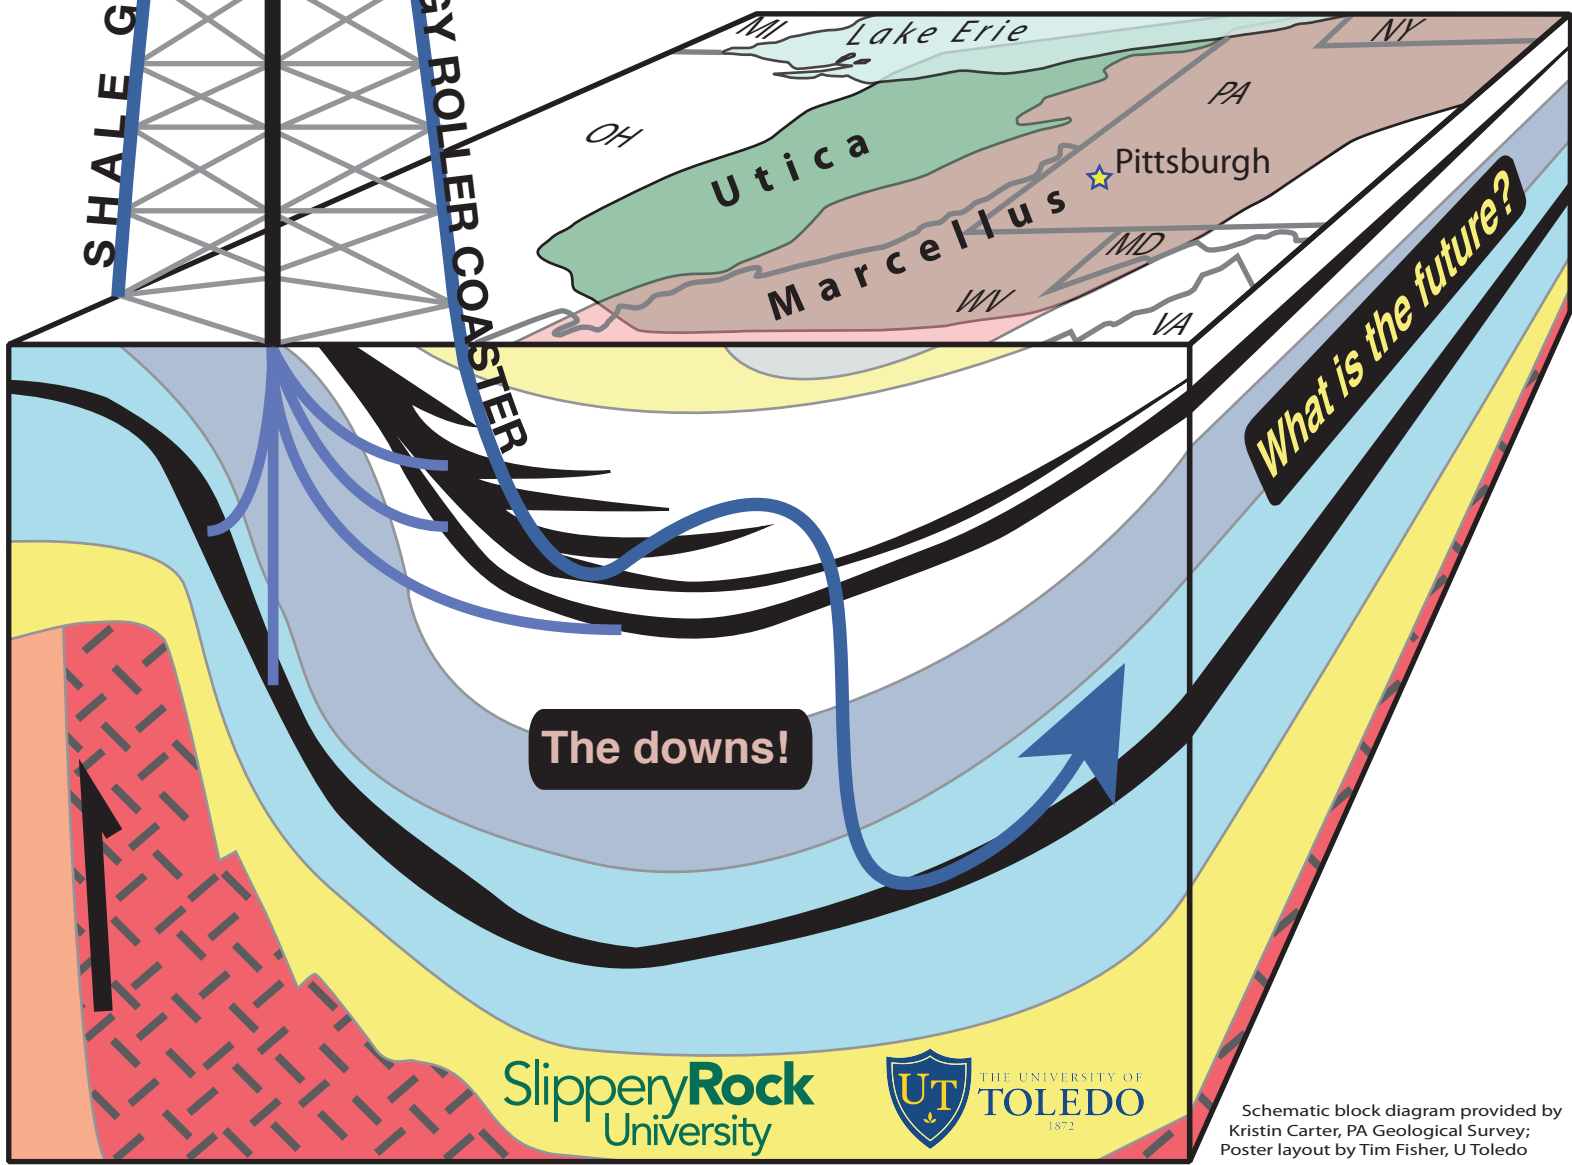

The ups!

THE GEOLOGICAL SOCIETY OF AMERICA®

Joint Northeastern-North Central Section Meeting

Omni William Penn Hotel, Pittsburgh, PA

March 19-21, 2017

SHALE GAS PRODUCTION:  
VIEWS FROM THE ENERGY ROLLER COASTER

The downs!

What is the future?

SlipperyRock University

UT THE UNIVERSITY OF TOLEDO 1872

Schematic block diagram provided by Kristin Carter, PA Geological Survey; Poster layout by Tim Fisher, U Toledo