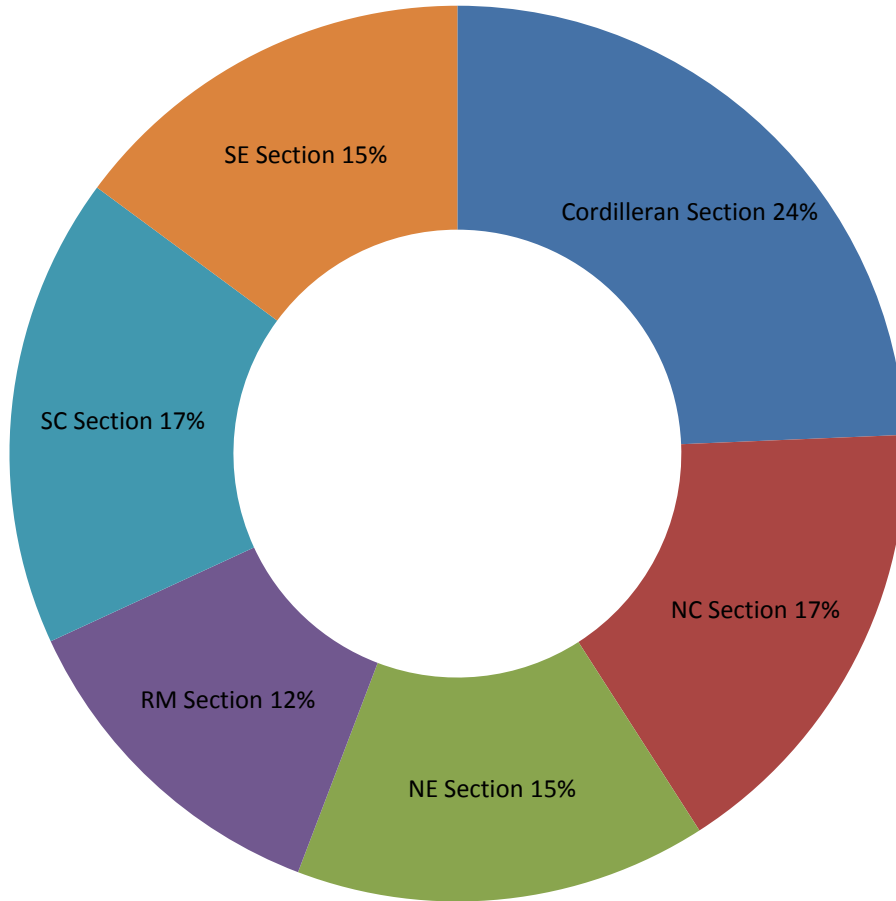

# OTF - GSA Sections (All Years - 2013-14\*)

- Cordilleran Section (57)
- North Central Section (39)
- Northeast Section (35)
- Rocky Mountain Section (29)
- South Central Section (40)
- Southeast Section (35)