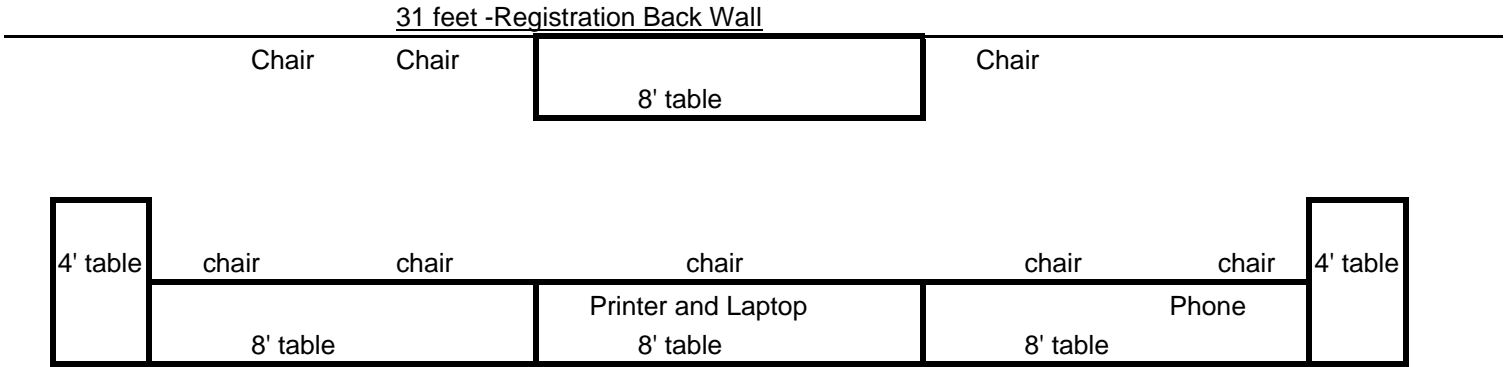

Registration Area Setup

- 1 phone
- 8 Chairs
- 2 - 4' Draped Tables
- 1 - 6' Draped Table (to be placed when I arrive)
- 4 - 8' Draped Tables
- Electrical Outlet for laptop and printer
- Hardwired Internet Access
- 2 - Easels
- Programs