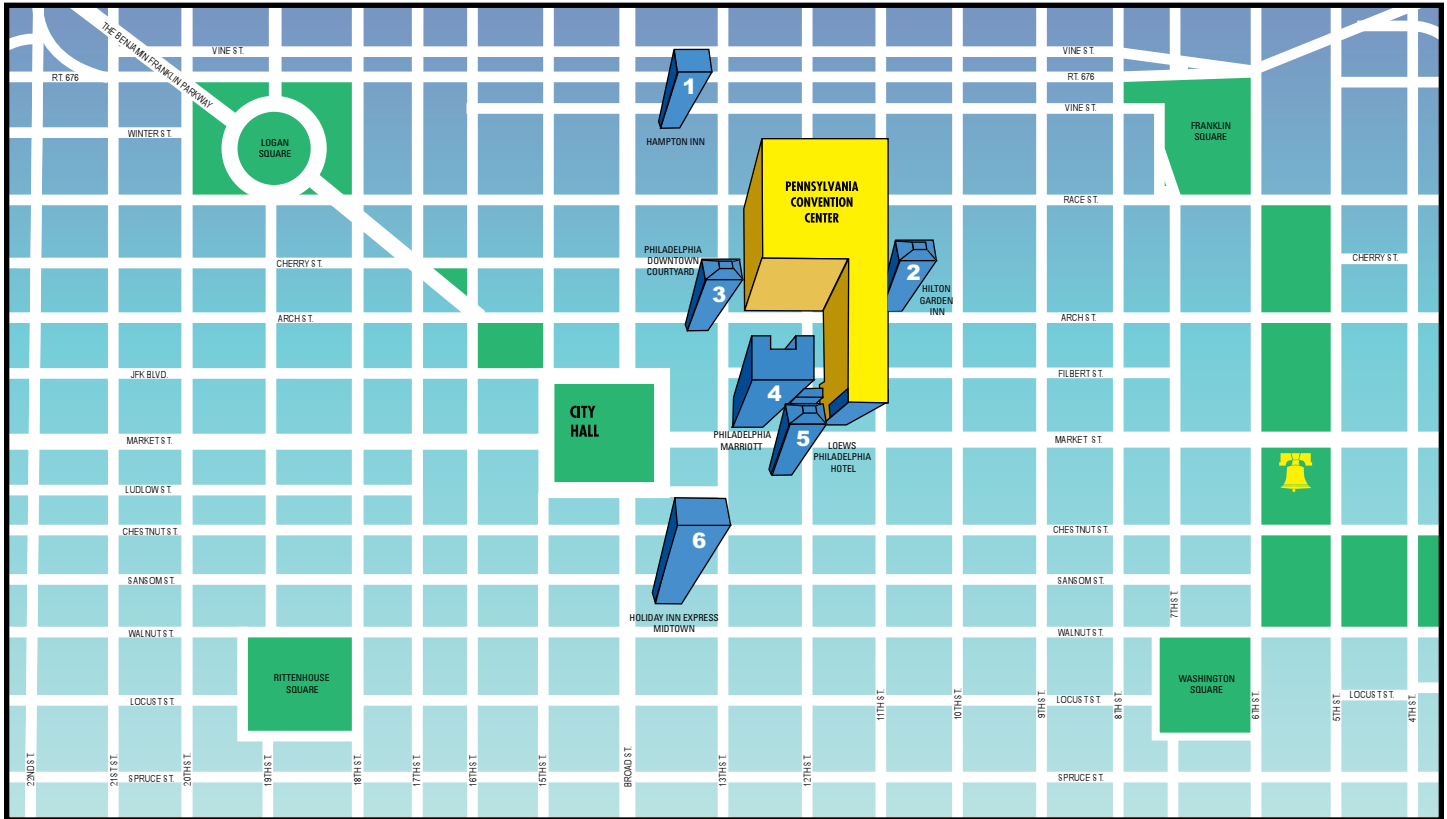

# 2006 Philadelphia Hotel Map

## PHILADELPHIA ACCOMMODATIONS

## GEOLOGICAL SOCIETY OF AMERICA

22-25 October 2006

- |  |   |   |
|--|---|---|
| 1 Hampton Inn Center City<br>0.47 mile from convention center                      | 3 Philadelphia Downtown Courtyard by Marriott<br>0.32 mile from convention center | 5 Loews Philadelphia Hotel<br>0.39 mile from convention center    |
| 2 Hilton Garden Inn – Philadelphia Center City<br>0.01 mile from convention center | 4 Philadelphia Marriott Downtown<br>0.31 mile from convention center              | 6 Holiday Inn Express Midtown<br>0.75 mile from convention center |