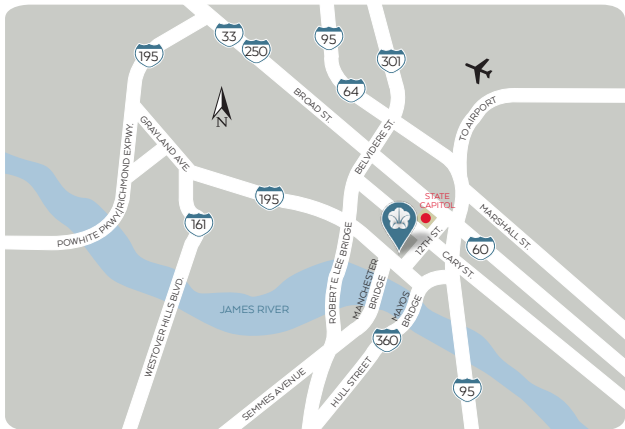

EASY ACCESS

- 8 miles and less than 15 minutes drive from Richmond International Airport
- Two Amtrak train options with downtown station less than 1 mile away.
- Easily accessible (two blocks) from both Interstates: I-95 (N/S) and I-64 (E/W) via Downtown Expressway

100 SOUTH 12TH STREET • RICHMOND, VA 23219
804-344-7000 • OMNIHOTELS.COM/RICHMOND